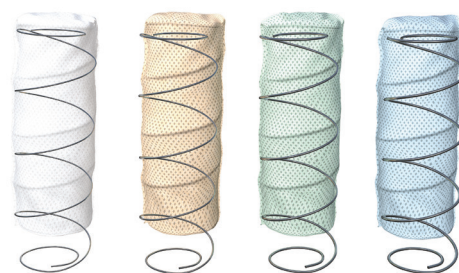

Anatom<sup>®</sup> sleep systems offer precise levels of specified anatomic zoning to perfectly adapt to the body for unprecedented support and comfort.

- **Multi-Level Comfort** – Four levels of firmness within a 20% range positioned anywhere within the unit.
- **Customised Solutions** – Create a unique and compelling comfort story with the ultimate zoning application.
- **Anatom Coils** – Provide an even surface that absorbs partner movement and prevents sleepers from rolling together.
- **Quality Steel** – Leggett & Platt draws its own wire to ensure quality-controlled steel in every spring.
- **Packable and Shippable** – Can be compressed, folded, and rolled.

Configure your own solution with four different firmness levels